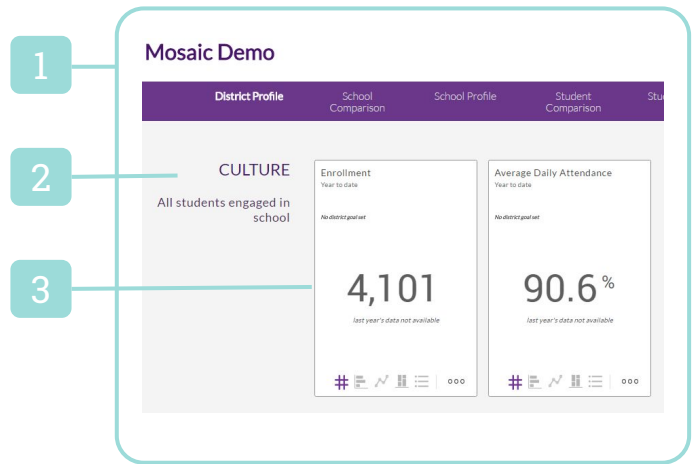

Dashboard Configurations

1 DASHBOARD FRAMEWORK

A dashboard framework contains the layout elements for your dashboard. A framework can be applied to one, multiple or all dashboards.

2 STRATEGIC PANEL

A strategic panel is a high-level area that your district aims to impact. On a profile dashboard, a panel is a group of one or more rows. On a list dashboard, a panel is a group of one or more columns. Each panel has title and a description. It has one or more metric containers associated with it.

3 METRIC CONTAINER

A metric container displays information about one metric, including metric results and metadata about that metric (such as title, definition, goal, colors).

Profile

List