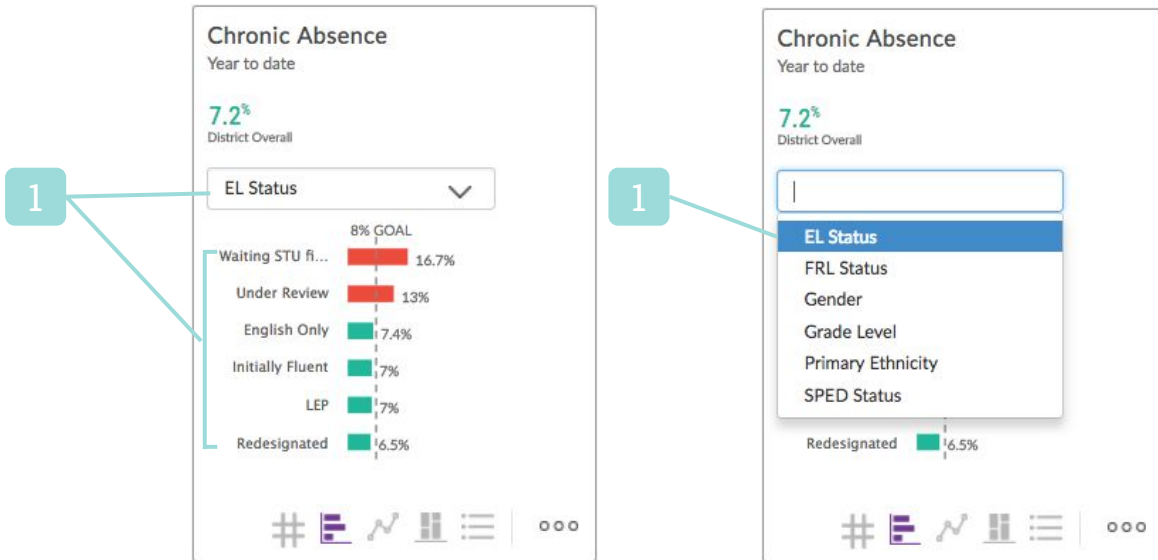

Aggregate Group Configurations

1

STUDENT AGGREGATE GROUPS

Student aggregate groups display on the horizontal bar chart on district and school profiles. Latest metric results are calculated for each aggregate group's values.

The student profile also displays which aggregate groups that student belongs to.

Student aggregate groups can be any value from dimStudent or dimStudent_Custom tables in your Schoolzilla Data Warehouse.